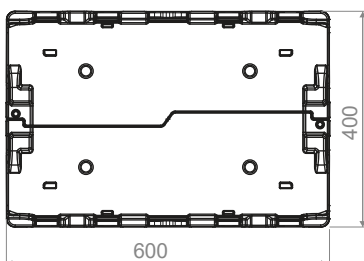

## Polycart Delivery

Polycart Delivery D64L39  
Polycart Delivery D64M34  
Polycart Delivery D64S29

Stackable and nestable containers with lid. They can be safely stacked when loaded and perfectly nested when empty.

## DIMENSIONS

MODEL	LENGTH	WIDTH	HEIGHT	VOLUME
POLYCARD DELIVERY D64L39	600	400	390	63,61 L
POLYCARD DELIVERY D64M34	600	400	340	55,46 L
POLYCARD DELIVERY D64S29	600	400	290	47,08 L