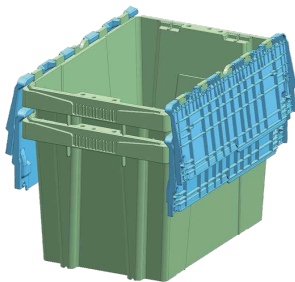

## Polycart Delivery

Polycart Delivery D64L39  
Polycart Delivery D64M34  
Polycart Delivery D64S29

Stackable and nestable containers with lid. They can be safely stacked when loaded and perfectly nested when empty.

Boxes mainly intended for delivery of online sold grocery products. They take less space in the truck when they return empty. Suitable for food retail, industry, and distribution.

- Stackable and nestable.
- Stackable both with the lids open and closed.
- Long lasting and resistant.
- Lids that offer a perfect closing for the boxes.
- A seal can embrace the closed lids to control if the box has been opened.
- Different colours available in order to identify different products or to show the corporate identity.

## DIMENSIONS

MODEL	LENGTH	WIDTH	HEIGHT	VOLUME
POLYCARD DELIVERY D64L39	600	400	390	63,61 L
POLYCARD DELIVERY D64M34	600	400	340	55,46 L
POLYCARD DELIVERY D64S29	600	400	290	47,08 L

## STACKING / NESTING

Stackable with lids open to allow air circulation

Nesting distance 80 mm. (for the three different models)